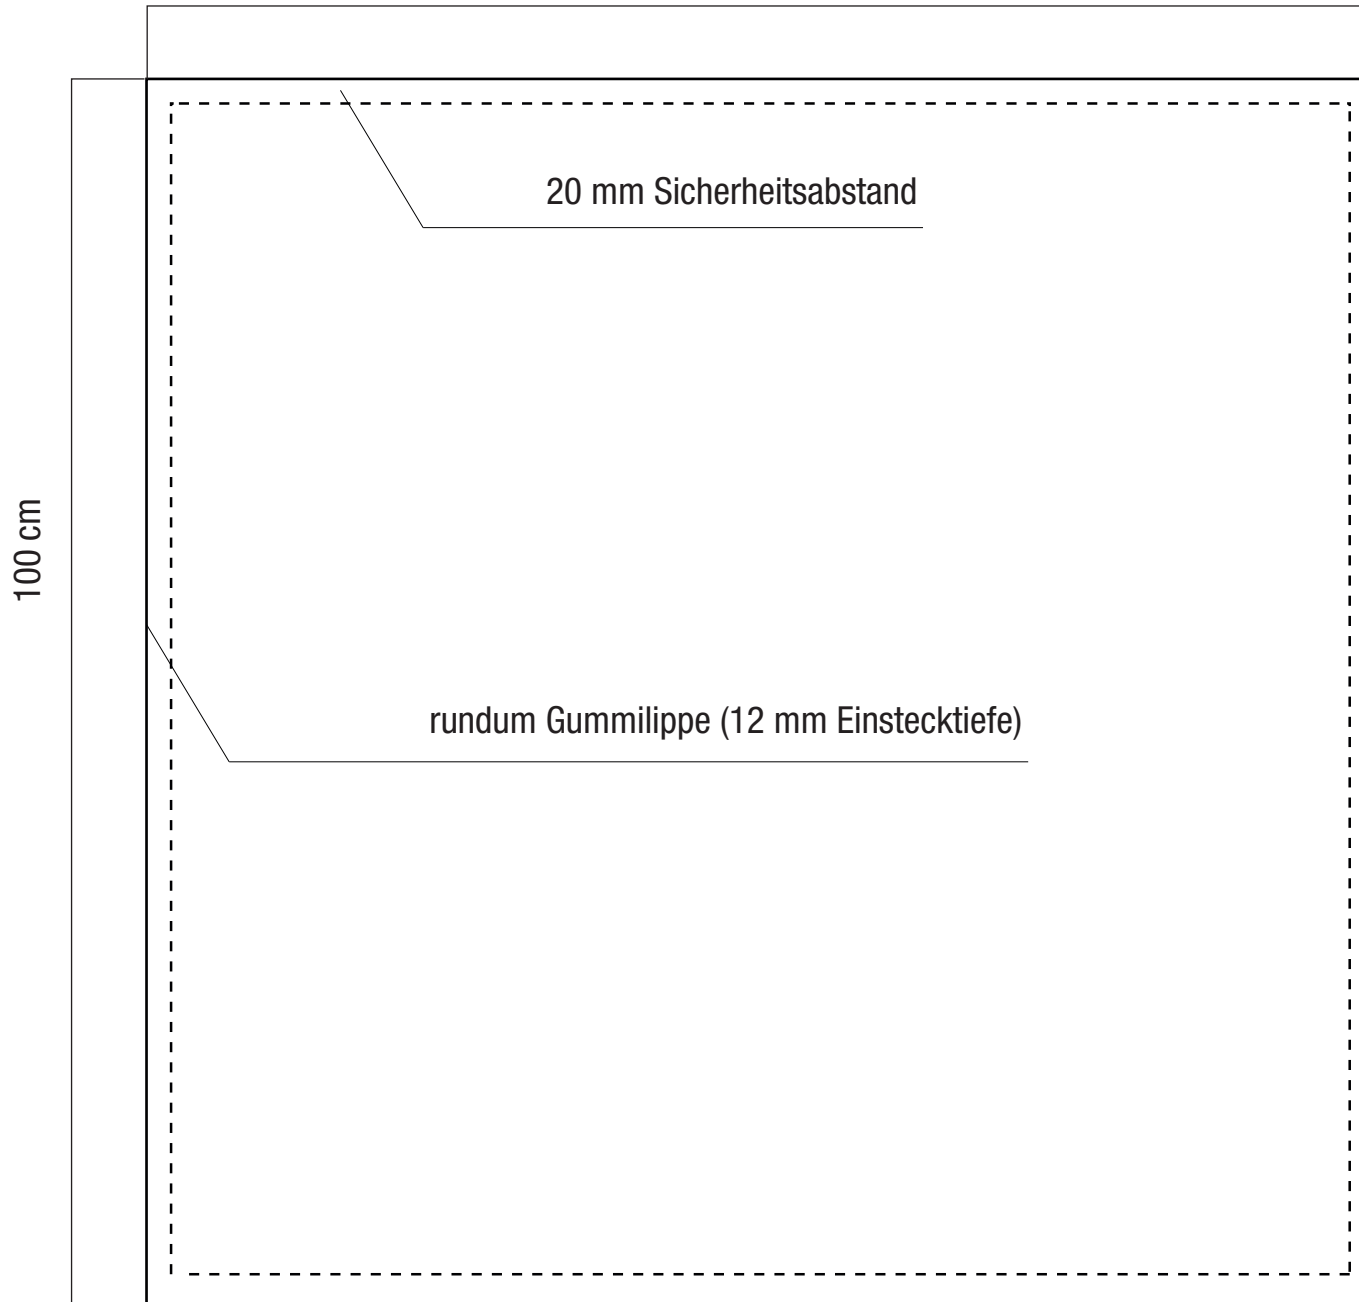

slimFRAME Glow2go Theke

100 cm

+43 1 405 76 74 0
daten@showroom.at